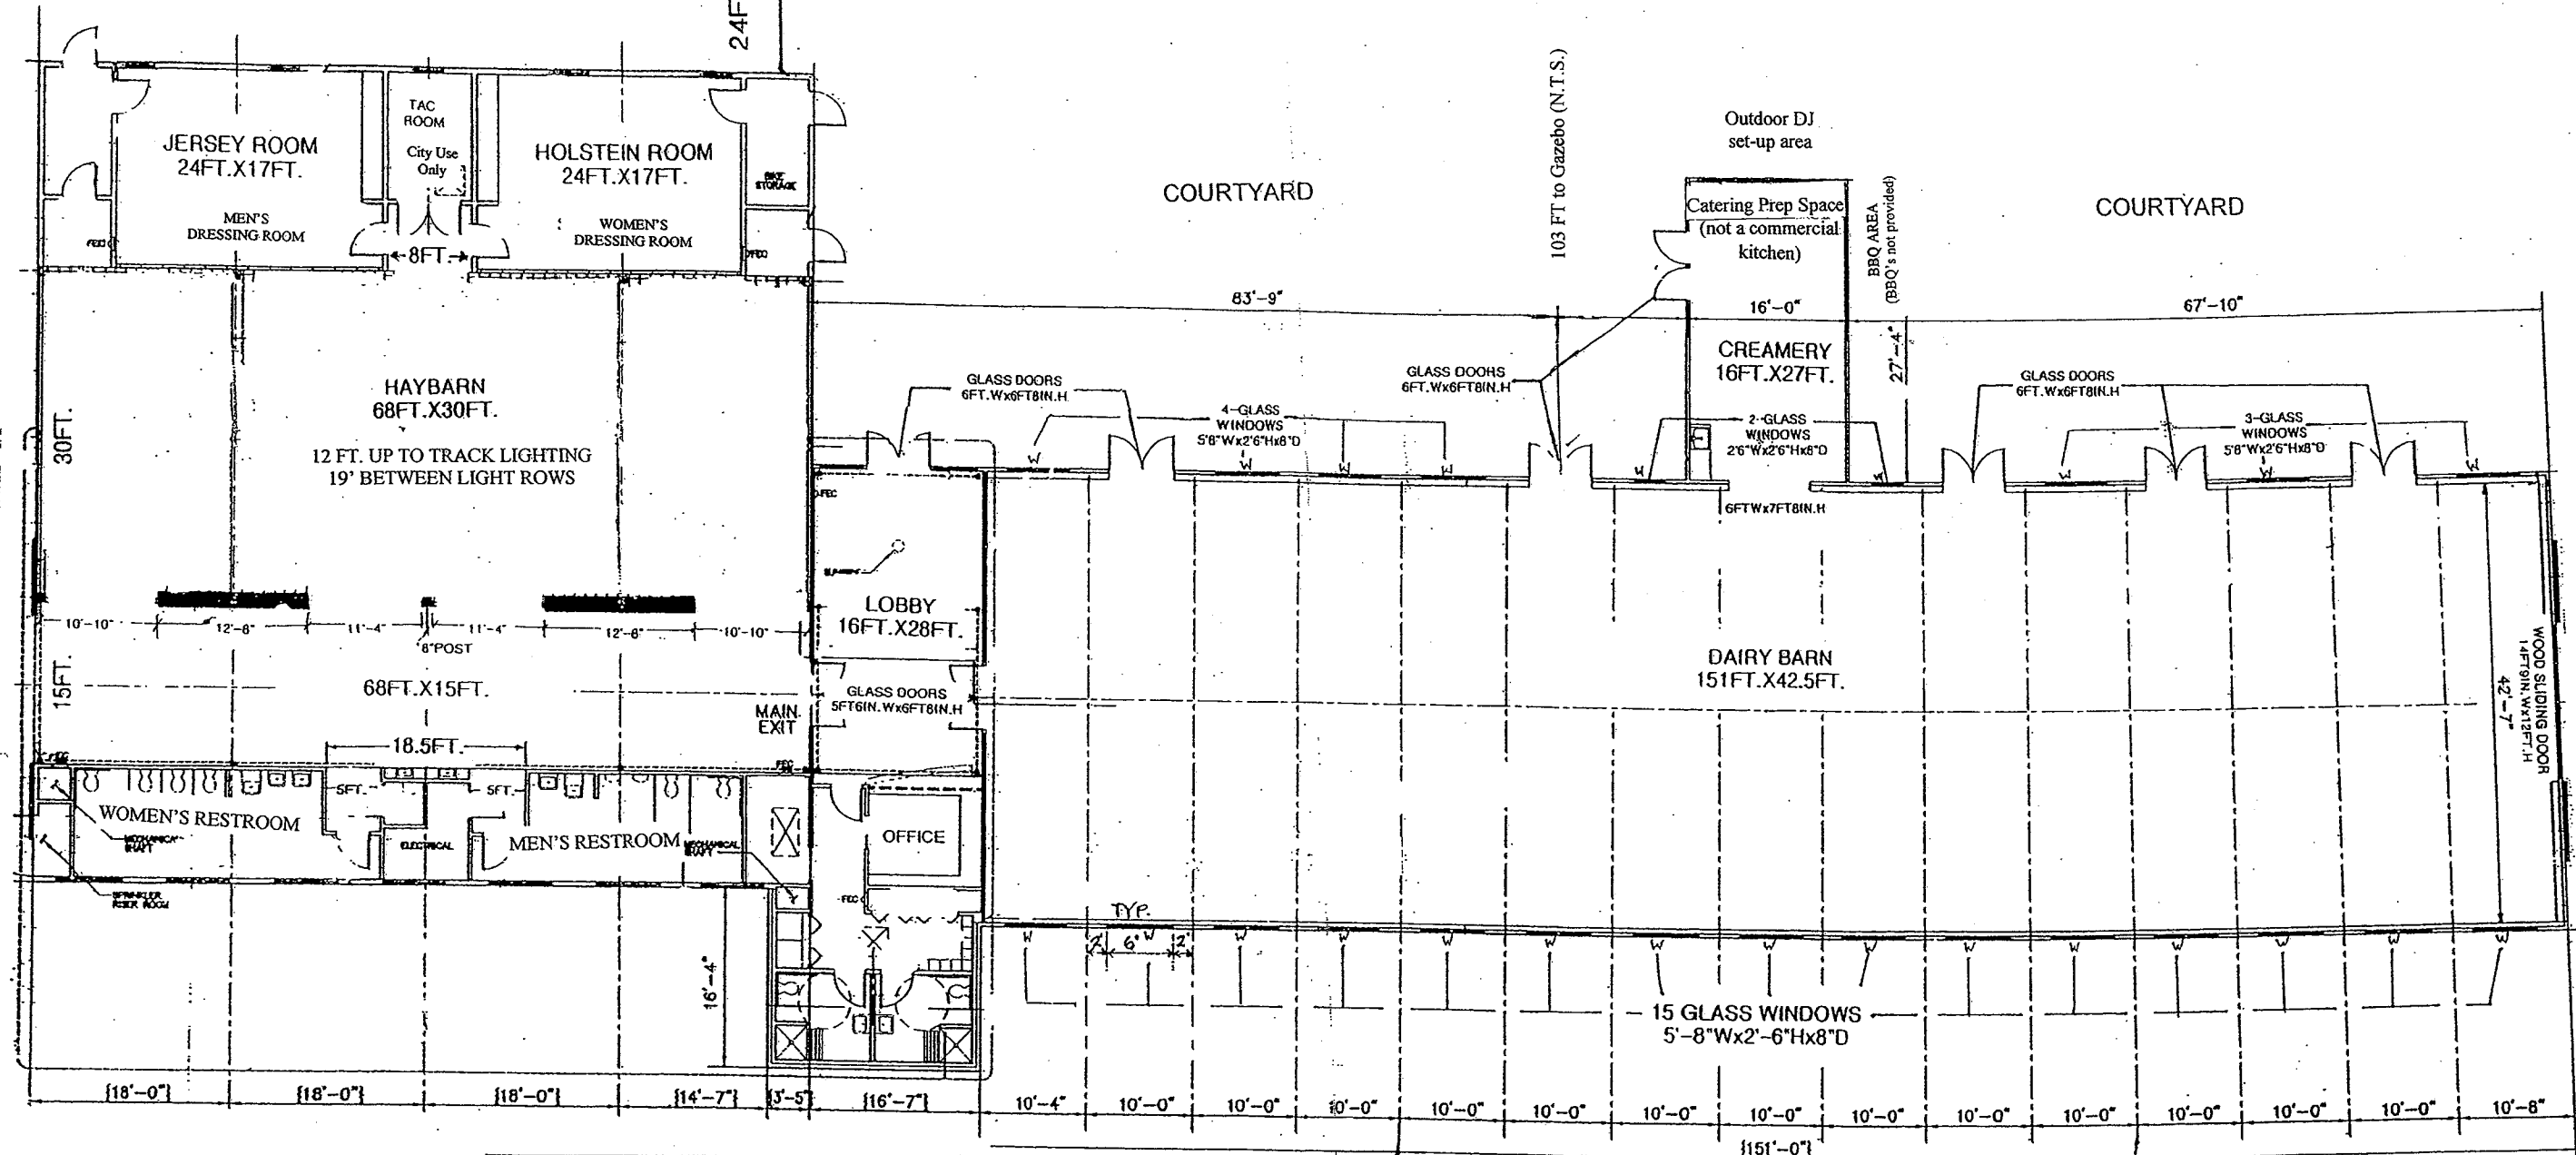

BARN PARKING LOT
Accommodates 145 cars

CARRIAGE HOUSE
(measurements not to scale)

63 FT.

23 FT.

24 FT N.T.S.

6 ft. typically between gazebo and 1st row of chairs

8 Poles
59" Between each pole
Railing = 44.25" H
Front hooks = 63.5" H
13'3" Wide
8.5'H (to gutter not roof top)

UPPER COSTCO CORPORATE PARKING LOT

Available on weekends & evenings for overflow parking