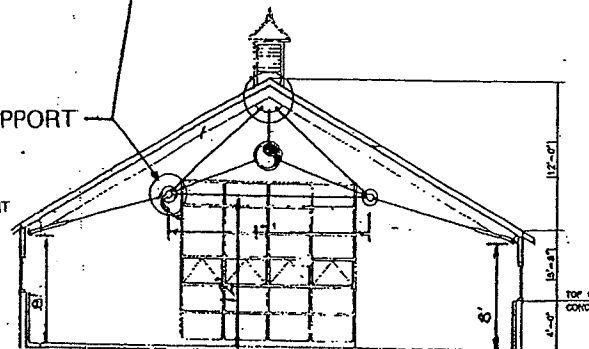

DAIRY BARN IRON SUPPORT

8FT UP TO WALL BRACKETS
12FT UP TO IRON BARS
14 IRON SUPPORTS 10FT APART