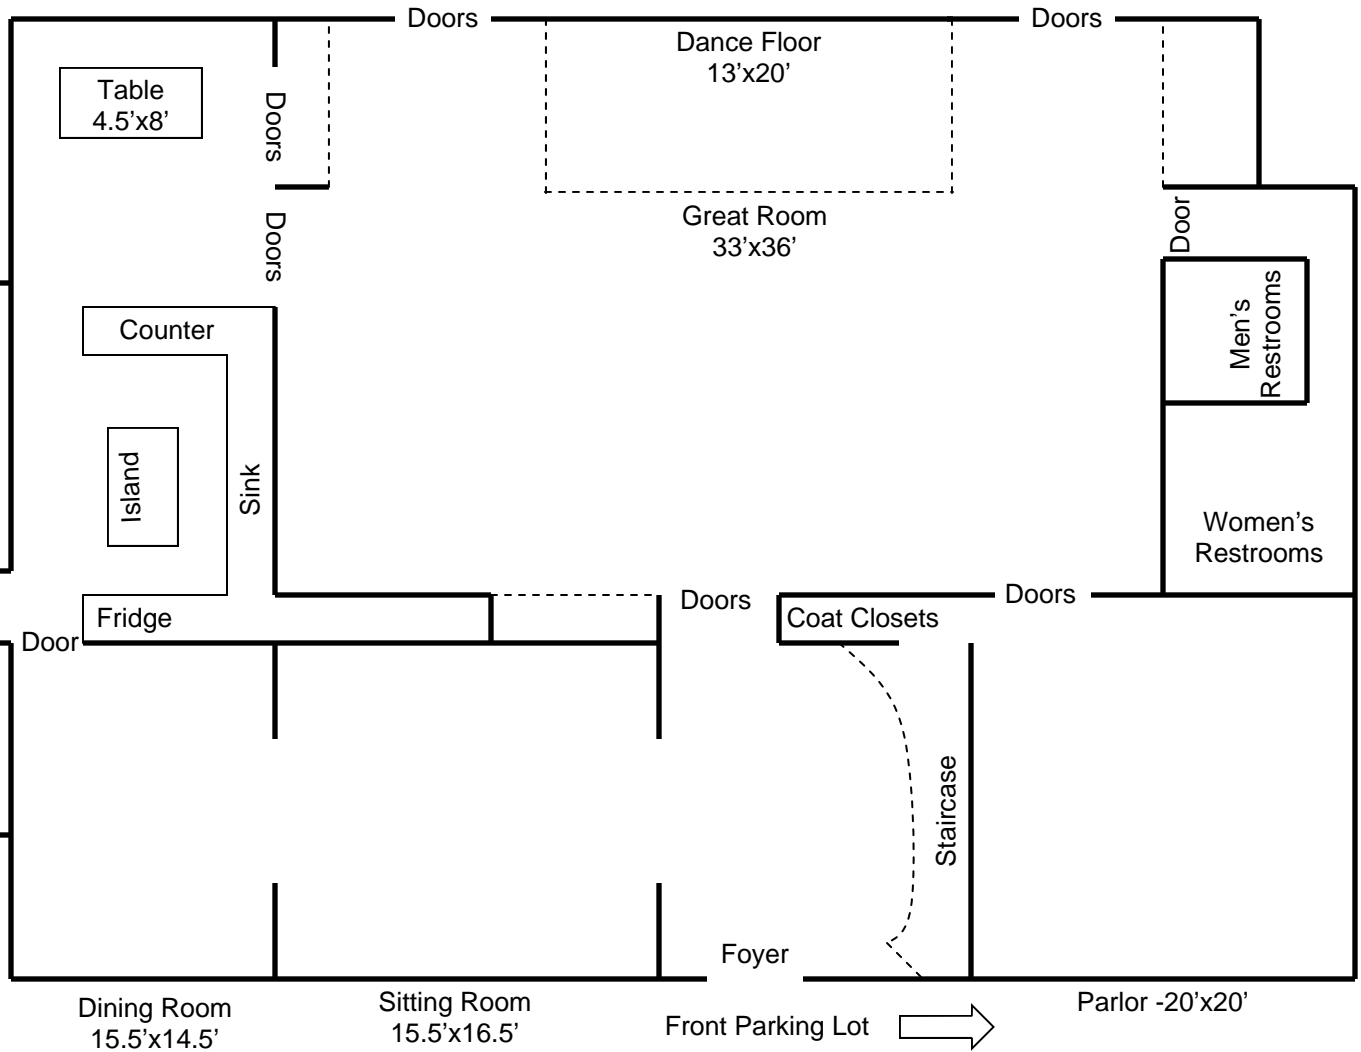

Wetlands Along Tibbetts Creek

Back Parking Lot

Grass Lawn

Grass Lawn

Tent  
20'x40'

Covered Walkway

Dining Room  
15.5'x14.5'

Sitting Room  
15.5'x16.5'

Front Parking Lot

Parlor -20'x20'